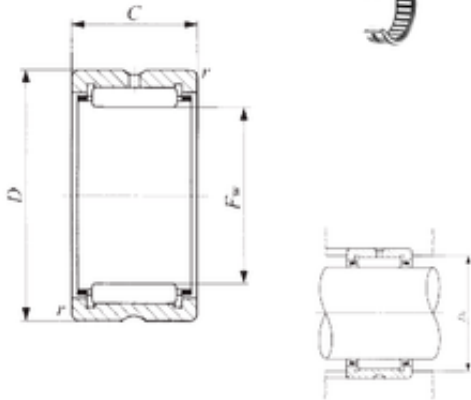

## IKO TAF 10512536 needle roller bearings

Bearing No. TAF 10512536

Size	105x125x36 mm
Bore Diameter	105 mm
Outer Diameter	125 mm
Width	36 mm
Fw	105 mm
D	125 mm
C	36 mm
r min.	1 mm
Da max.	120 mm
Weight	0,76 Kg
Basic dynamic load rating (C)	113 kN
Basic static load rating (C0)	258 kN

TAF 10512536 Bearing 2D drawings and 3D CAD models