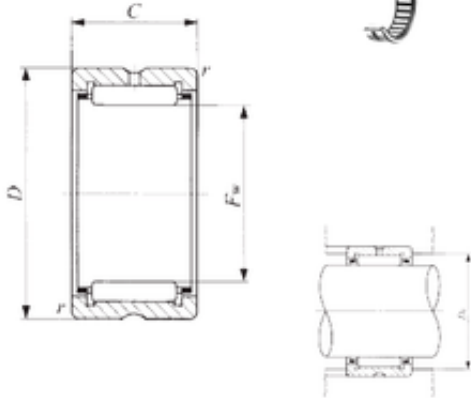

## IKO TAF 202816 needle roller bearings

Bearing No. TAF 202816

Size	20x28x16 mm
Bore Diameter	20 mm
Outer Diameter	28 mm
Width	16 mm
Fw	20 mm
D	28 mm
C	16 mm
r min.	0,3 mm
Da max.	26 mm
Weight	0,0275 Kg
Basic dynamic load rating (C)	13,9 kN
Basic static load rating (C0)	18,8 kN

TAF 202816 Bearing 2D drawings and 3D CAD models