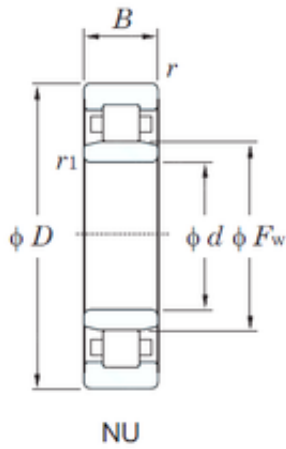

NTA PRECISION AXLE CORP.

NU1068 KOYO Single-row cylindrical roller bearings

Bearing No. NU1068

Size	340x520x82 mm
Bore Diameter	340 mm
Outer Diameter	520 mm
Width	82 mm
d	340 mm
Fw	385 mm
D	520 mm
B	82 mm
C	82 mm
r min.	5 mm
r1 min.	5 mm
Weight	64.1 Kg
Basic dynamic load rating (C)	1090 kN
Basic static load rating (C0)	1750 kN
(Grease) Lubrication Speed	980 r/min
Category	Bearings
Inventory	0.0
Manufacturer Name	KOYO
Minimum Buy Quantity	N/A
Weight / Kilogram	0
Product Group	B04144
Bearing No.	NU1068
r(min)	5
r1(min)	5
Cr	1370

NU1068 Bearing 2D drawings and 3D CAD models

NTA PRECISION AXLE CORP.

C0r	1750
Cu	183
Grease lub.	980
Oil lub.	1200
Ew	-
d1	-
B1	-
B2	-
da(min)	-
db(min)	360
db(max)	381
dc(min)	-
dd(min)	-
Da(max)	500
Db(max)	-
Db(min)	-
ra(max)	4
rb(max)	4
(Refer.)Mass(kg)	64.1