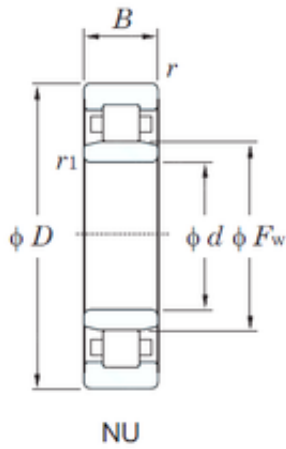

NTA PRECISION AXLE CORP.

NU1072 KOYO Single-row cylindrical roller bearings

Bearing No. NU1072

Size	360x540x82 mm
Bore Diameter	360 mm
Outer Diameter	540 mm
Width	82 mm
d	360 mm
Fw	405 mm
D	540 mm
B	82 mm
C	82 mm
r min.	5 mm
r1 min.	5 mm
Weight	67.1 Kg
Basic dynamic load rating (C)	1120 kN
Basic static load rating (C0)	1830 kN
(Grease) Lubrication Speed	920 r/min
Bearing No.	NU1072
r(min)	5
r1(min)	5
Cr	1410
C0r	1830
Cu	189
Grease lub.	920
Oil lub.	1100
Ew	-
d1	-

NU1072 Bearing 2D drawings and 3D CAD models

NTA PRECISION AXLE CORP.

B1	-
B2	-
da(min)	-
db(min)	380
db(max)	401
dc(min)	-
dd(min)	-
Da(max)	520
Db(max)	-
Db(min)	-
ra(max)	4
rb(max)	4
(Refer.)Mass(kg)	67.1