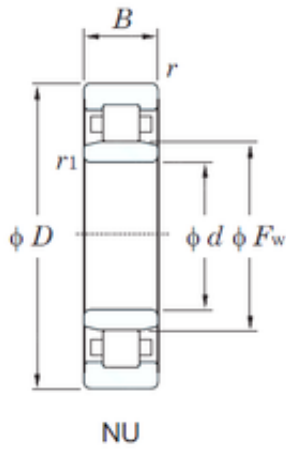

## NU1076 KOYO Single-row cylindrical roller bearings

Bearing No. NU1076

Size	380x560x82 mm
Bore Diameter	380 mm
Outer Diameter	560 mm
Width	82 mm
d	380 mm
Fw	425 mm
D	560 mm
B	82 mm
C	82 mm
r min.	5 mm
r1 min.	5 mm
Weight	70.1 Kg
Basic dynamic load rating (C)	1150 kN
Basic static load rating (C0)	1920 kN
(Grease) Lubrication Speed	860 r/min
Bearing No.	NU1076
r(min)	5
r1(min)	5
Cr	1440
C0r	1920
Cu	195
Grease lub.	860
Oil lub.	1000
Ew	-
d1	-