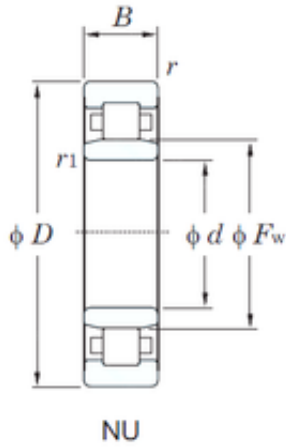

NTA PRECISION AXLE CORP.

NU308 KOYO Single-row cylindrical roller bearings

Bearing No. NU308

Size	40x90x23 mm
Bore Diameter	40 mm
Outer Diameter	90 mm
Width	23 mm
d	40 mm
Fw	53.5 mm
D	90 mm
B	23 mm
C	23 mm
r min.	1.5 mm
r1 min.	1.5 mm
Weight	0.657 Kg
Basic dynamic load rating (C)	58.6 kN
Basic static load rating (C0)	56.9 kN
(Grease) Lubrication Speed	6900 r/min
Category	Bearings
Inventory	0.0
Manufacturer Name	KOYO
Minimum Buy Quantity	N/A
Weight / Kilogram	0
Product Group	B04144

NU308 Bearing 2D drawings and 3D CAD models