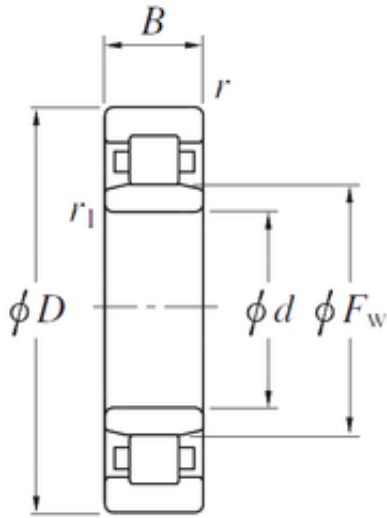

NTA PRECISION AXLE CORP.

NU1996 KOYO Single-row cylindrical roller bearings

Bearing No. NU1996

Bore Diameter	480 mm
Outer Diameter	650 mm
d	480 mm
Fw	525 mm
D	650 mm
Ew	605 mm
B	78 mm
C	78 mm
r min.	5 mm
r1 min.	5 mm
Weight	72,7 Kg
Basic dynamic load rating (C)	1130 kN

NU1996 Bearing 2D drawings and 3D CAD models