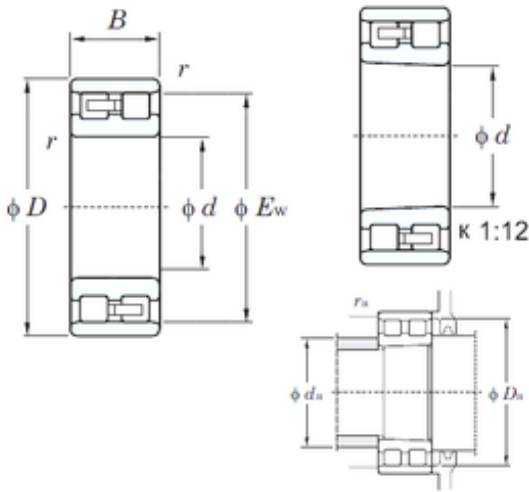

NTA PRECISION AXLE CORP.

NN3021 KOYO Double-row cylindrical roller bearings

Bearing No. NN3021

Size	105x160x41 mm
Bore Diameter	105 mm
Outer Diameter	160 mm
Width	41 mm
d	105 mm
D	160 mm
Ew	146 mm
B	41 mm
C	41 mm
r min.	2 mm
da min.	114 mm
Da min	148 mm
Da max.	151 mm
ra max.	2 mm
Weight	2,88 Kg
Basic dynamic load rating (C)	197 kN
Basic static load rating (C0)	322 kN
(Grease) Lubrication Speed	3700 r/min
Bearing No.	NN3021
r(min)	2
Cr	247
C0r	322
Cu	42.5
Grease lub.	3700
Oil lub.	4400

NN3021 Bearing 2D drawings and 3D CAD models

NTA PRECISION AXLE CORP.

Fw	-
da(min)	114
da(max)	-
db(min)	-
Da(max)	151
Da(min)	148
ra(max)	2
(Refer.)Mass(kg)	2.88