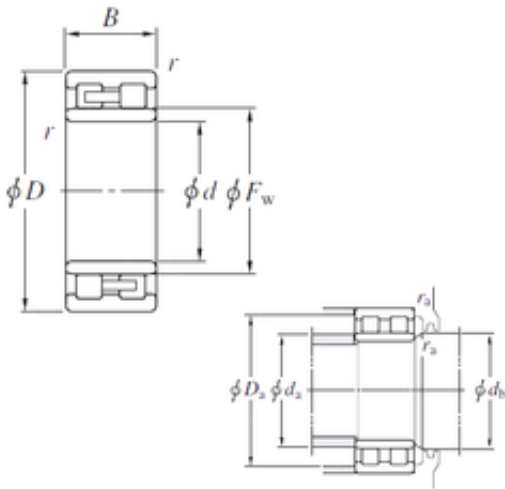

NTA PRECISION AXLE CORP.

NNU4924 Bearing 2D drawings and 3D CAD models

NNU4924 KOYO Double-row cylindrical roller bearings

Bearing No. NNU4924

Size	120x165x45 mm
Bore Diameter	120 mm
Outer Diameter	165 mm
Width	45 mm
d	120 mm
Fw	134,5 mm
D	165 mm
B	45 mm
C	45 mm
r min.	1,1 mm
da min.	126,5 mm
da max	132 mm
Da max.	158,5 mm
db min	137 mm
ra max.	1 mm
Weight	2,9 Kg
Basic dynamic load rating (C)	187 kN
Basic static load rating (C0)	373 kN
(Grease) Lubrication Speed	3400 r/min
Bearing No.	NNU4924
r(min)	1.1
Cr	234
C0r	373
Cu	47.6
Grease lub.	3400

NTA PRECISION AXLE CORP.

Oil lub.	4000
Ew	-
da(min)	126.5
da(max)	132
db(min)	137
Da(max)	158.5
Da(min)	-
ra(max)	1
(Refer.) Mass(kg)	2.90